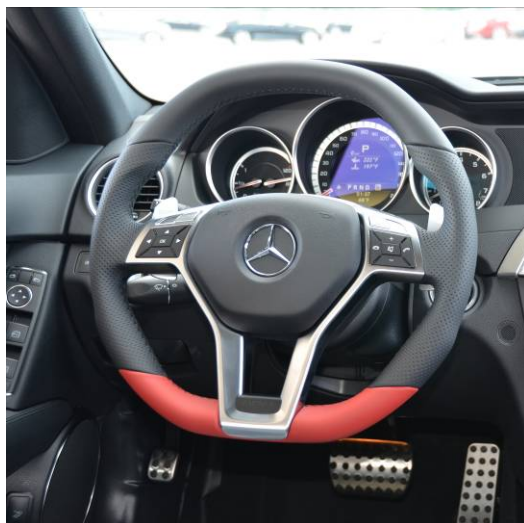

Two-Tone Steering wheel: